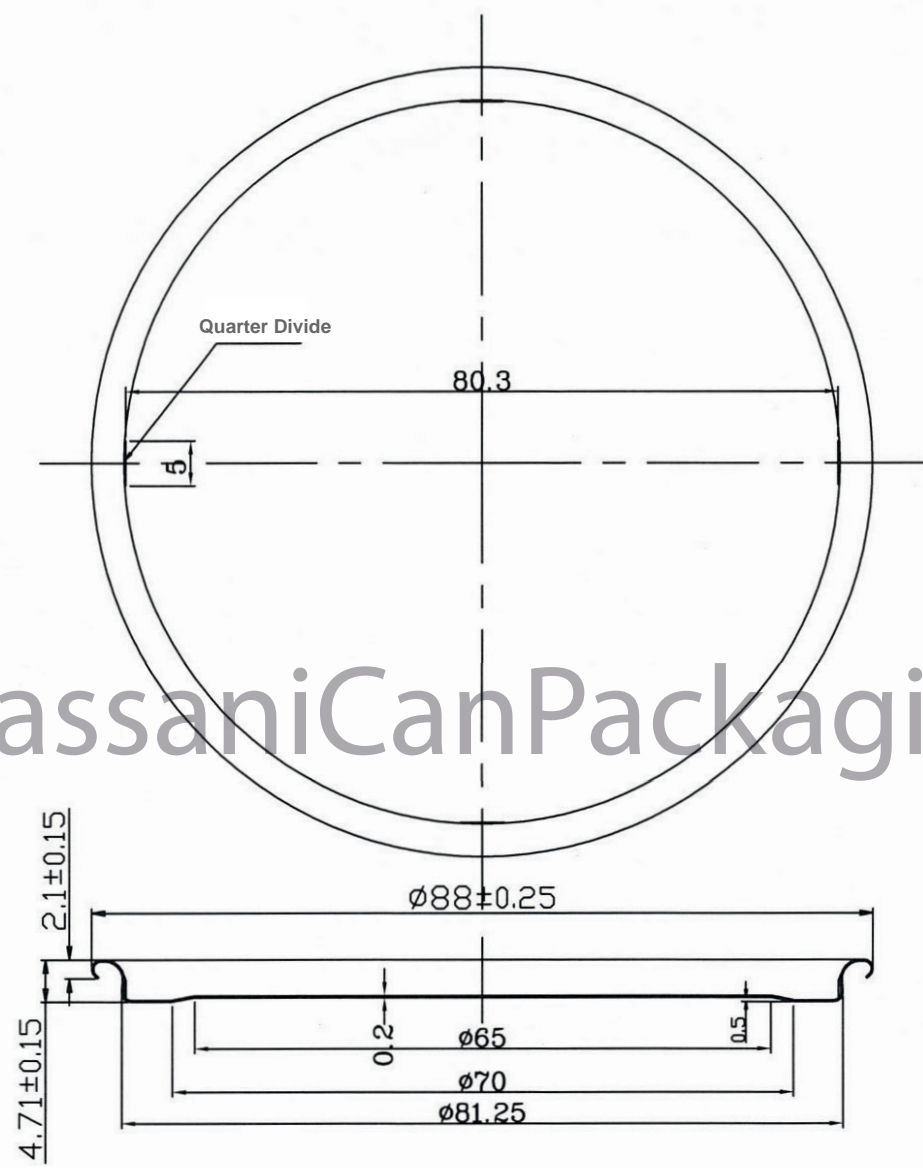

Cutting Size	Ø98.8
Tinplate Thickness	0.2
Outside Lacquer	Yes
Inside Lacquer	No

[www.HassaniCanPackaging.co.id](http://www.HassaniCanPackaging.co.id)