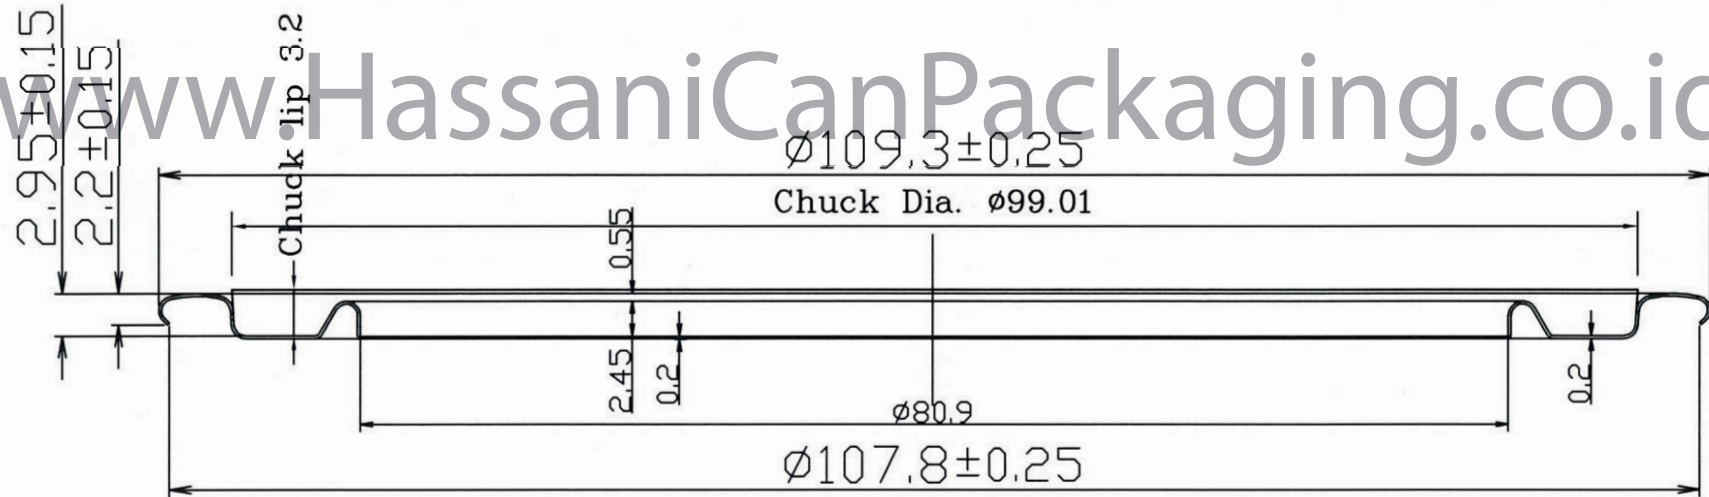

Cutting Size	Ø114.3
Tinplate Thickness	0.2
Outside Lacquer	Yes
Inside Lacquer	No

[www.HassaniCanPackaging.co.id](http://www.HassaniCanPackaging.co.id)