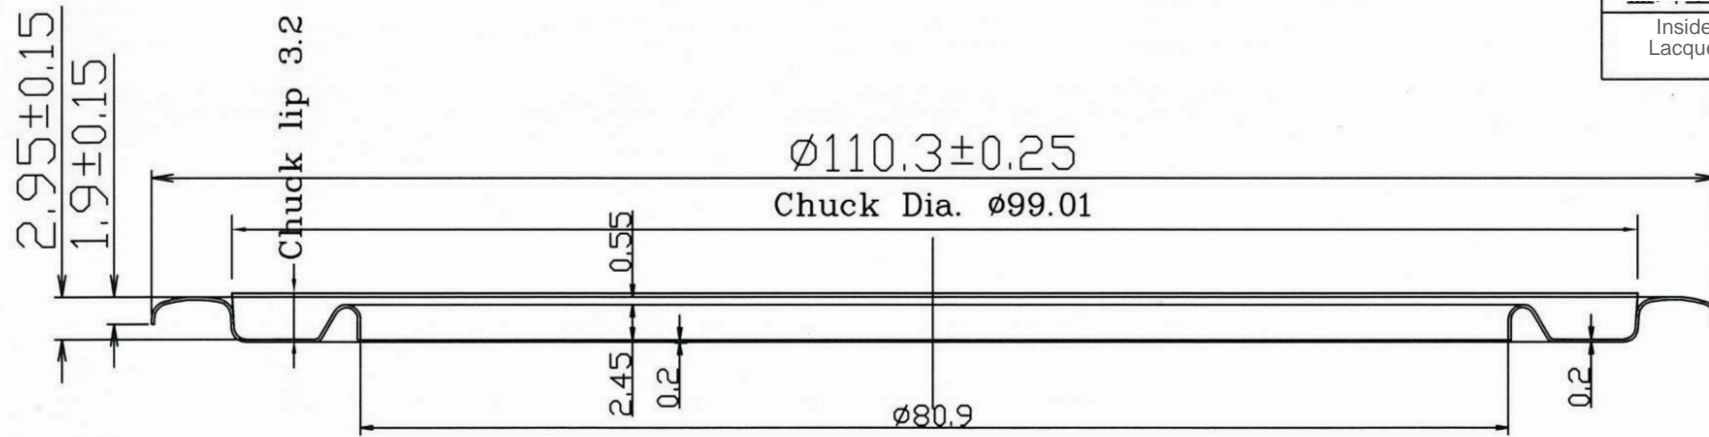

Cutting Size	Ø114.3
Tinplate Thickness	0.2
Outside Lacquer	Yes
Inside Lacquer	No

[www.HassaniCanPackaging.co.id](http://www.HassaniCanPackaging.co.id)