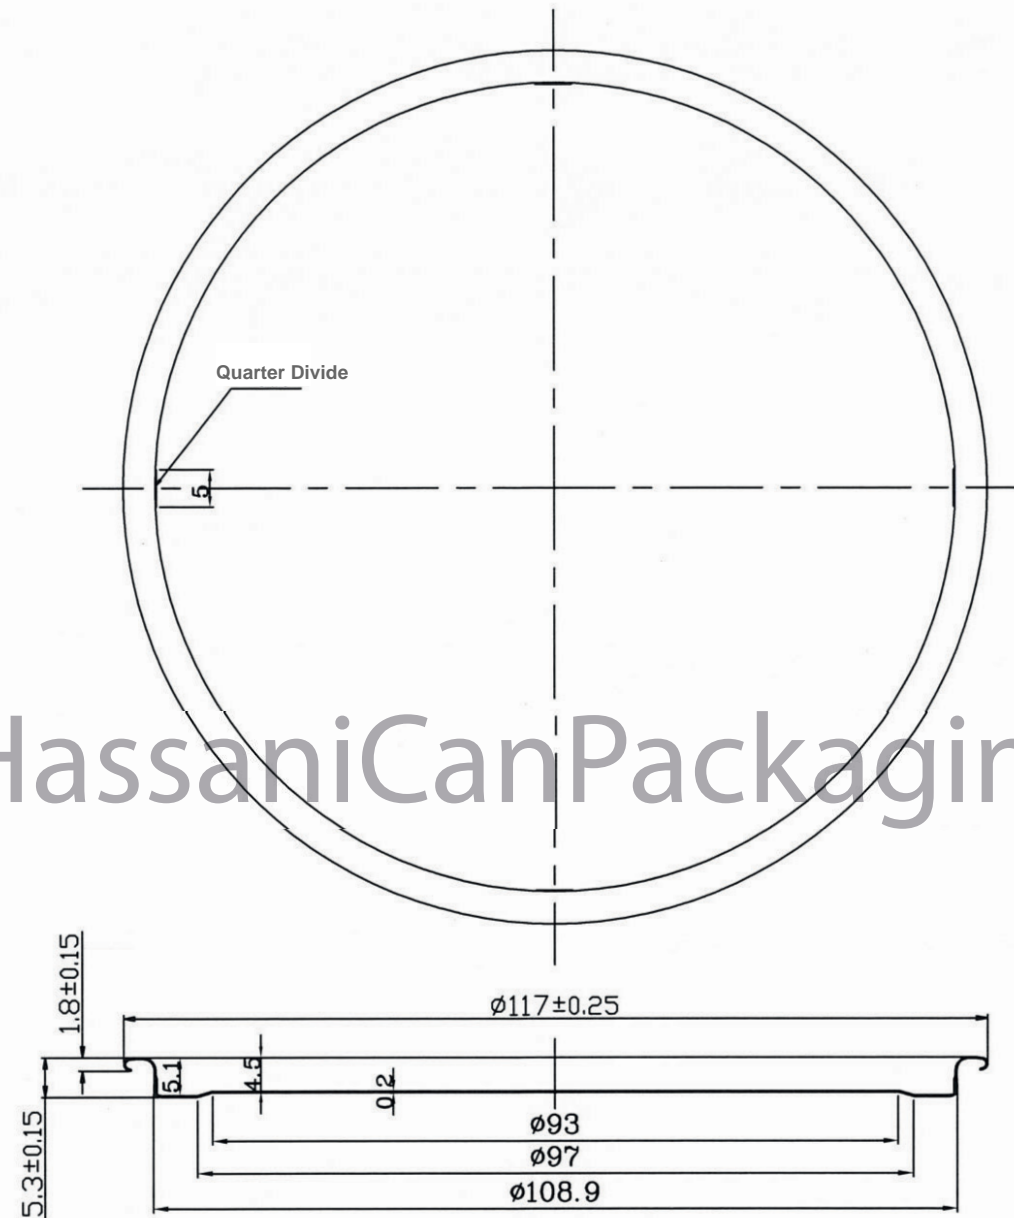

Cutting Size	Ø127.46
Tinplate Thickness	0.2
Outside Lacquer	Yes
Inside Lacquer	No

www.HassaniCanPackaging.co.id