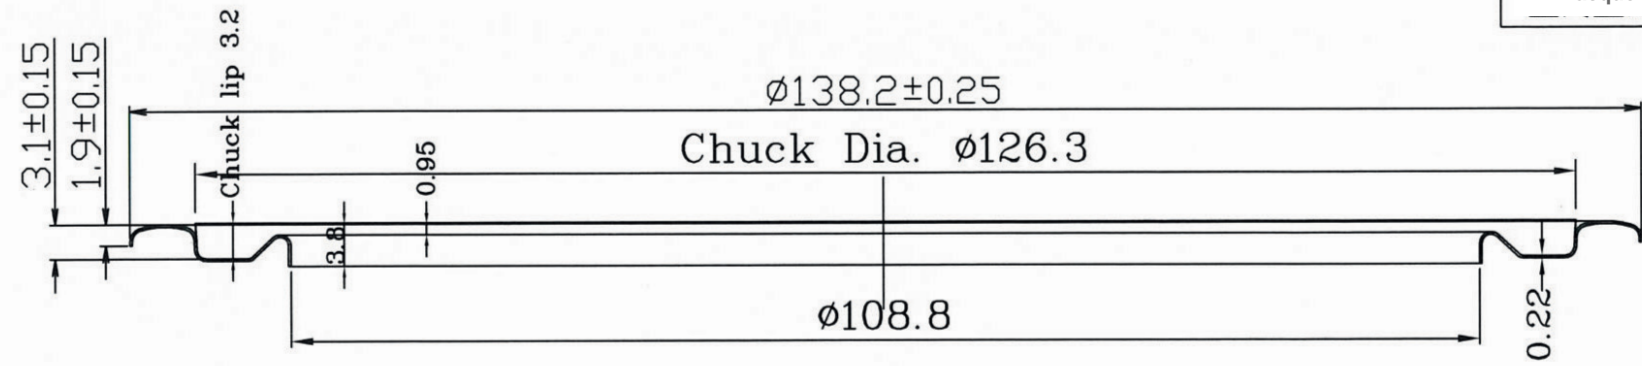

Cutting Size	Ø143.4
Tinplate Thickness	0.22
Outside Lacquer	Yes
Inside Lacquer	No

www.HassaniCanPackaging.co.id