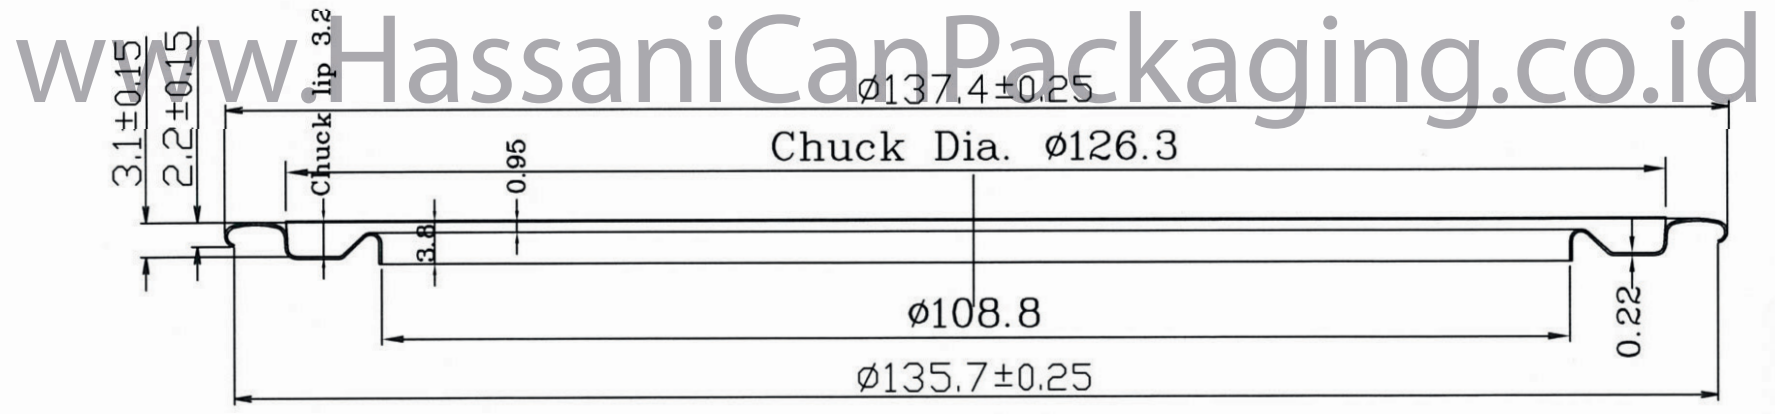

Cutting Size	Ø143.4
Tinplate Thickness	0.22
Outside Lacquer	Yes
Inside Lacquer	No

www.HassaniCanPackaging.co.id