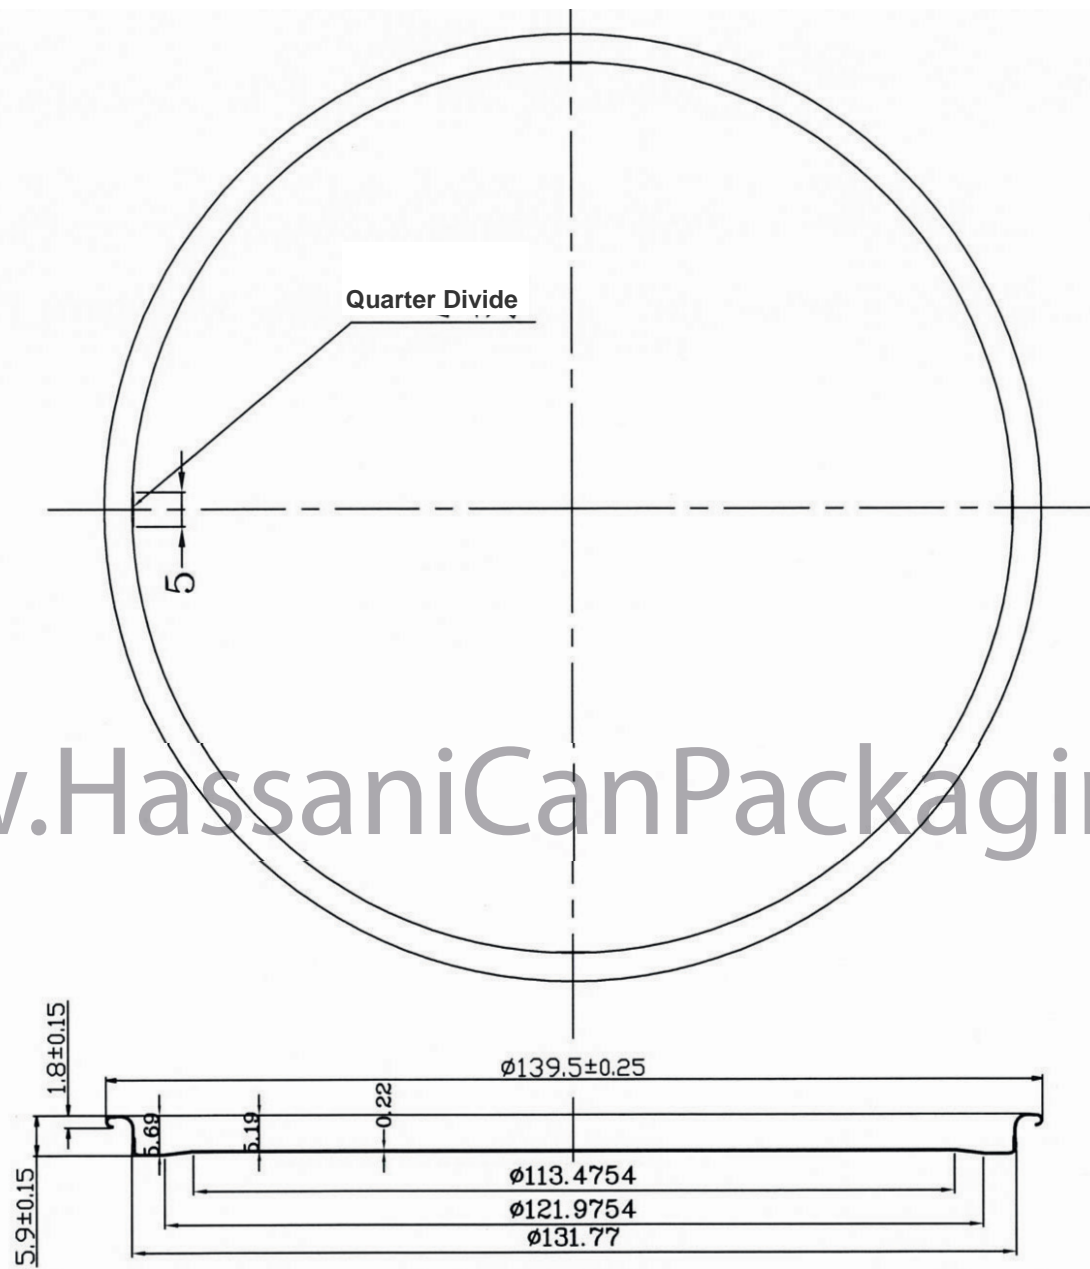

Cutting Size	Ø154.26
Tinplate Thickness	0.22
Outside Lacquer	Yes
Inside Lacquer	No

[www.HassaniCanPackaging.co.id](http://www.HassaniCanPackaging.co.id)