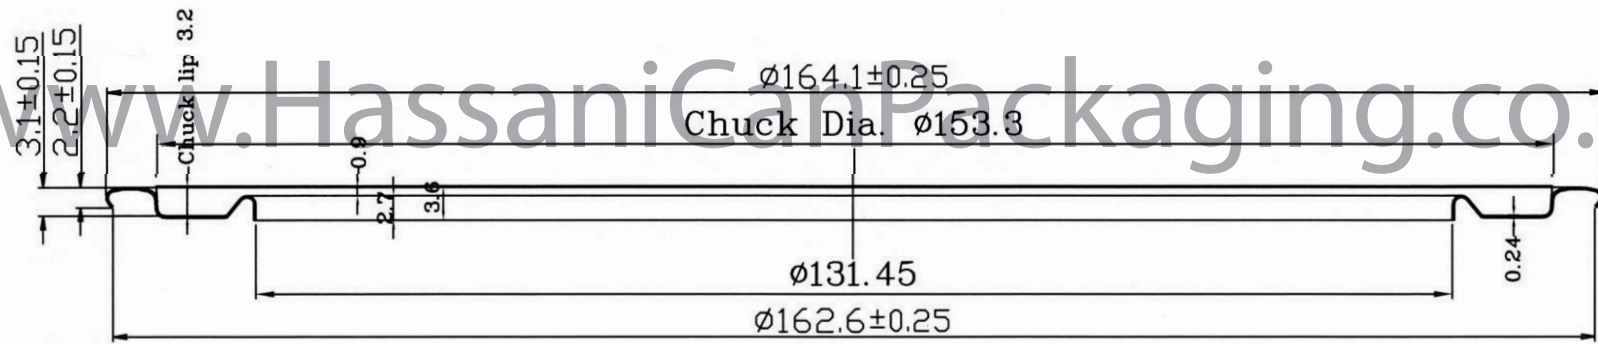

Cutting Size	Ø171
Tinplate Thickness	0.24
Outside Lacquer	Yes
Inside Lacquer	No

www.HassaniCanPackaging.co.id