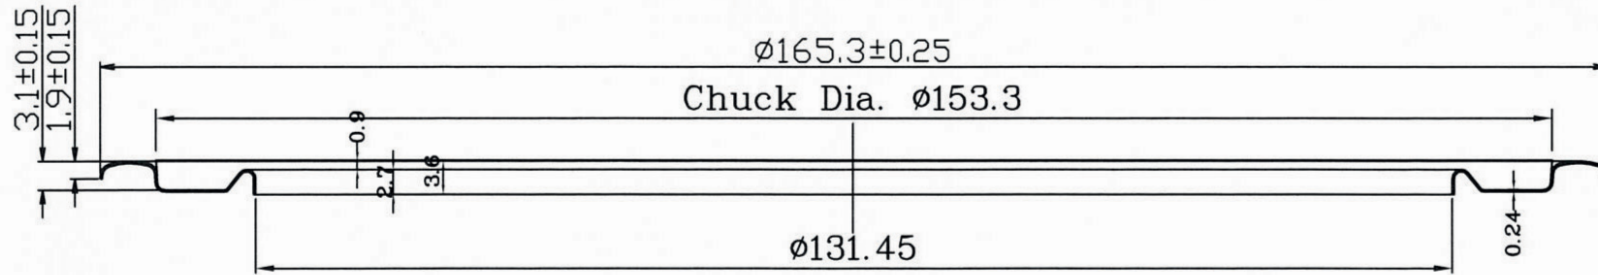

Cutting Size	Ø171
Tinplate Thickness	0.24
Outside Lacquer	Yes
Inside Lacquer	No

www.HassaniCanPackaging.co.id