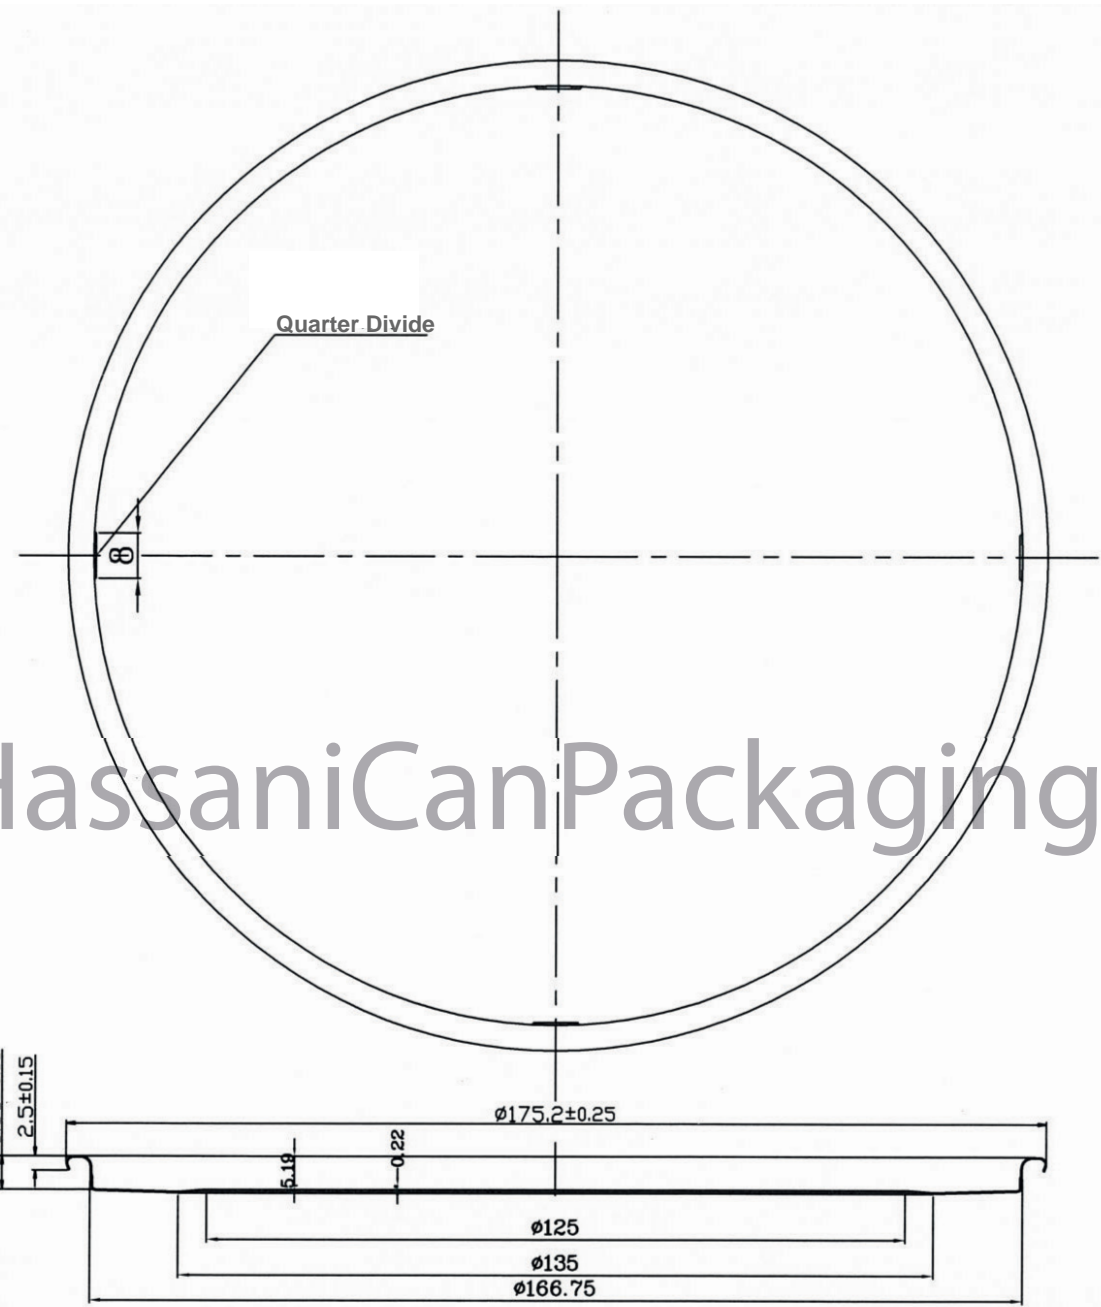

Cutting Size	Ø187.9
Tinplate Thickness	0.22
Outside Lacquer	Yes
Inside Lacquer	No

www.HassaniCanPackaging.co.id