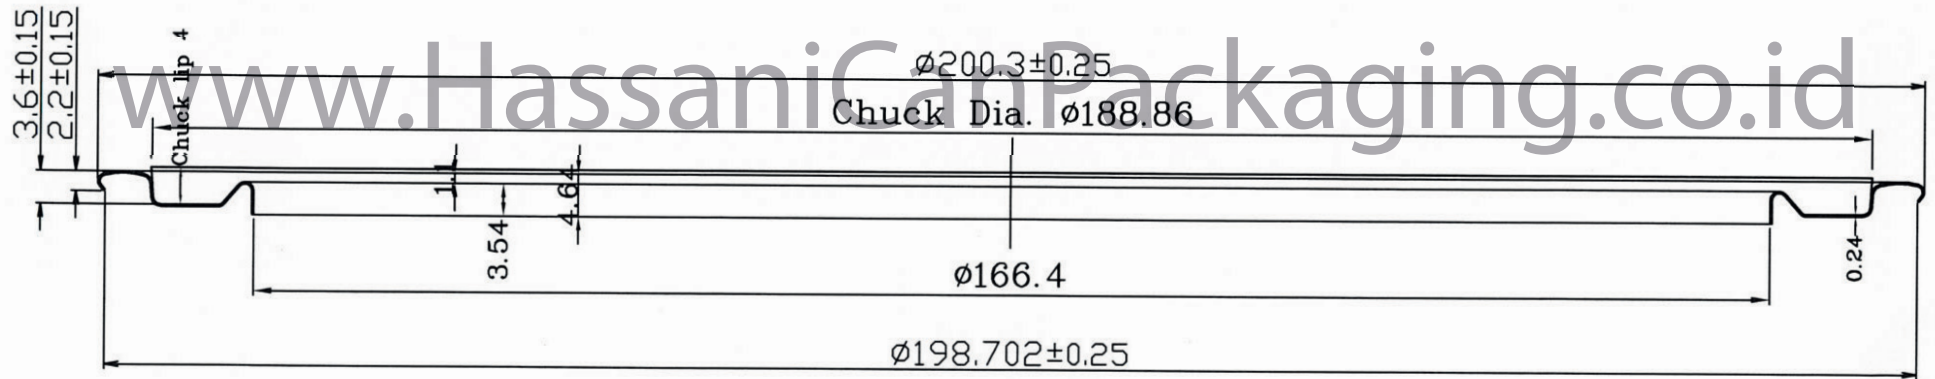

Cutting Size	Ø207.5
Tinplate Thickness	0.24
Outside Lacquer	Yes
Inside Lacquer	No

[www.HassaniCanPackaging.co.id](http://www.HassaniCanPackaging.co.id)