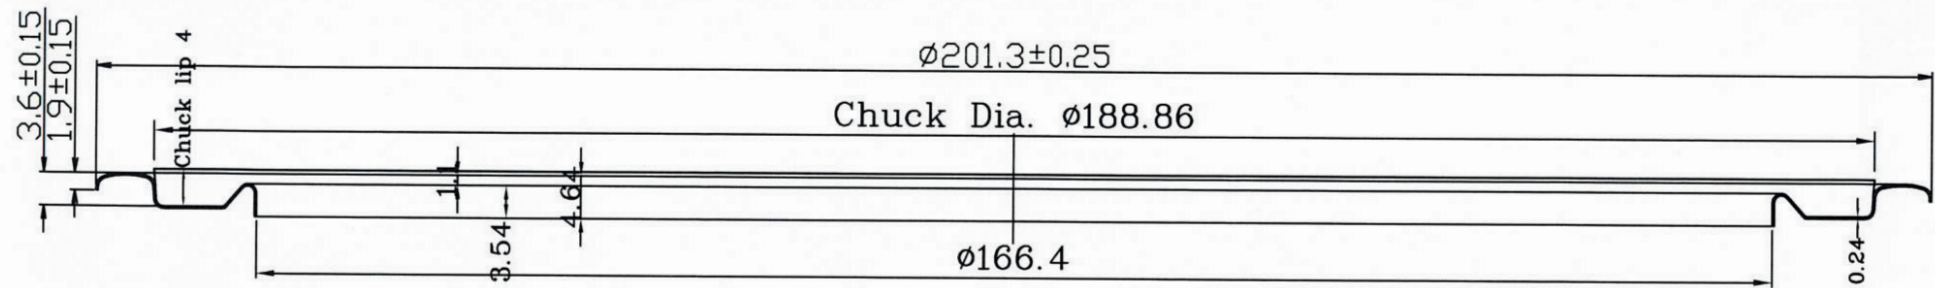

Cutting Size	Ø207.5
Tinplate Thickness	0.24
Outside Lacquer	Yes
Inside Lacquer	No

[www.HassaniCanPackaging.co.id](http://www.HassaniCanPackaging.co.id)